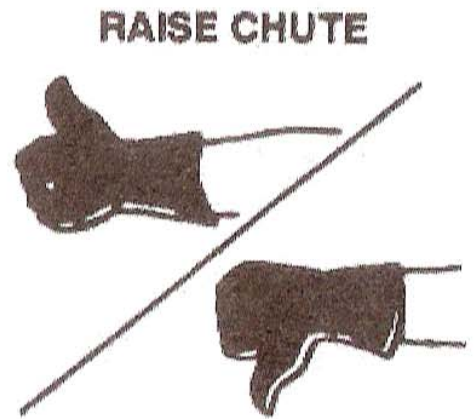

HAND SIGNALS

DRIVE IN

BACK IN

BACK UP

PULL FORWARD

STOP

RAISE CHUTE

LOWER CHUTE

START POURING

MORE WATER

STOP POURING